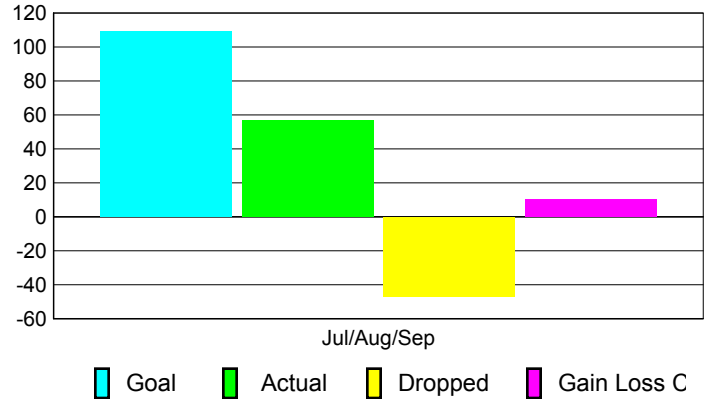

### YTD Status Quo Clubs 2010-2011

Status Quo Clubs Compared to Status Quo Members

## MEMBERSHIP

Membership Results  
2010-2011

Membership  
2009-2010

Month	Net Memb Goal	Actual New Memb	Actual Dropped Memb	Gain/Loss of Memb	Gain/Loss of Memb
Jul/Aug/Sep	109	57	-47	10	21
<b>Totals</b>	<b>109</b>	<b>57</b>	<b>-47</b>	<b>10</b>	<b>21</b>

### Membership Results 2010-2011

Goal, New, Dropped, Gain/Loss

### Comparison of Membership Gain/Loss

Current Year Compared to the Previous Year