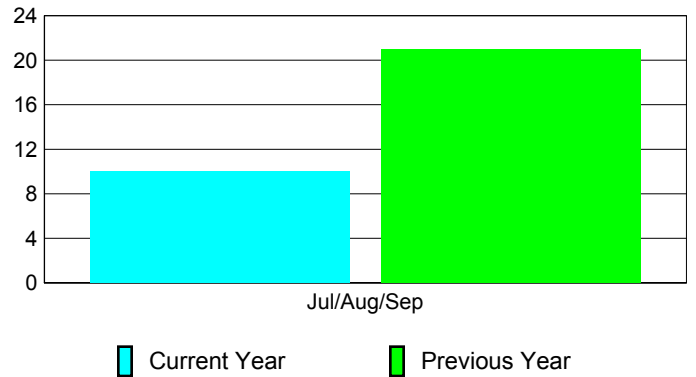

Gender Comparison 2010-2011

Jul/Aug/Sep

Male Female